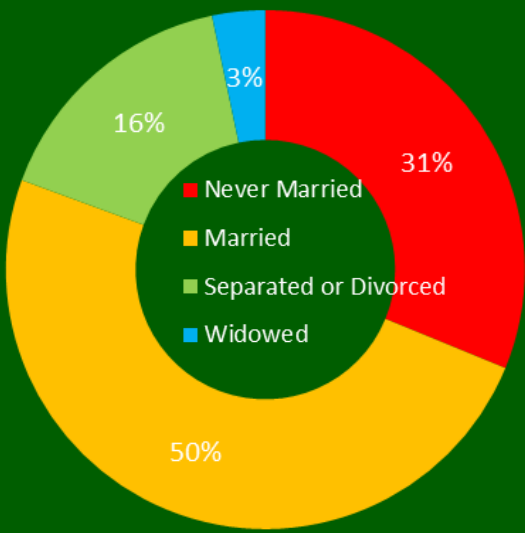

Marital Status