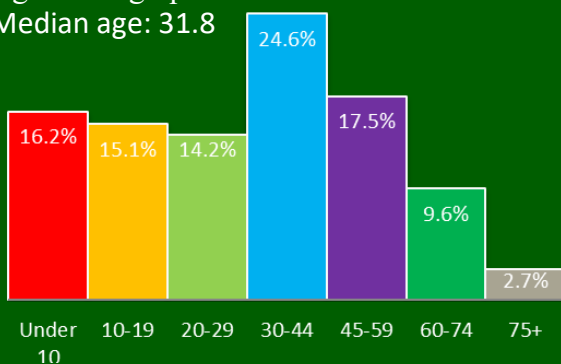

2018 Est. Population:	92,209
Median Household Income:	\$79,195
<small>Home value/rent, published by Orchard.com</small>	
Median Home Value:	\$364,250
Median Rent:	\$1,821

Age Demographics

Median age: 31.8

Racial/Ethnic Diversity

56% Hispanic

Religious Preference

2010 city-data.com, Bexar County

Alamo Ranch, is the fastest growing master-planned community in San Antonio, Texas. "This northwest area of San Antonio has been the number one market in new housing production. With all the major employers and lots of schools, it will continue to be a very attractive, very active area." says Jack Inselmann, VP for the U.S. Central Division of Metrostudy.