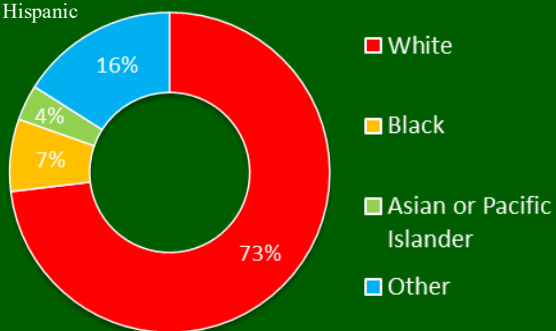

2018 Est. Population:	92,209
Median Household Income:	\$79,195
<small>Home value/rent, published by Orchard.com</small>	
Median Home Value:	\$364,250
Median Rent:	\$1,821

Age Demographics

Median age: 31.8

Racial/Ethnic Diversity

56% Hispanic

Religious Preference

2010 city-data.com, Bexar County

Alamo Ranch, is the fastest growing master-planned community in San Antonio, Texas. "This northwest area of San Antonio has been the number one market in new housing production. With all the major employers and lots of schools, it will continue to be a very attractive, very active area." says Jack Inselmann, VP for the U.S. Central Division of Metrostudy.

As the population has greatly increased, so has the need for reformed churches in the area. With over 40% of the people in the county currently identifying "none" as their religious preference, this area is in great need of the gospel.