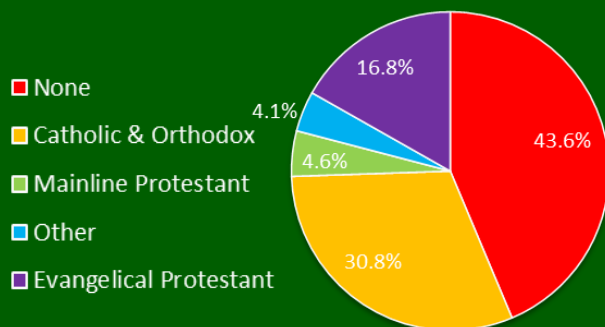

2018 Est. Population:	92,209
Median Household Income:	\$79,195
<small>Home value/rent, published by Orchard.com</small>	
Median Home Value:	\$364,250
Median Rent:	\$1,821

Age Demographics

Median age: 31.8

Racial/Ethnic Diversity

56% Hispanic

Religious Preference

2010 city-data.com, Bexar County

Alamo Ranch, is the fastest growing master-planned community in San Antonio, Texas. "This northwest area of San Antonio has been the number one market in new housing production. With all the major employers and lots of schools, it will continue to be a very attractive, very active area." says Jack Inselmann, VP for the U.S. Central Division of Metrostudy.

As the population has greatly increased, so has the need for reformed churches in the area. With over 40% of the people in the county currently identifying "none" as their religious preference, this area is in great need of the gospel.